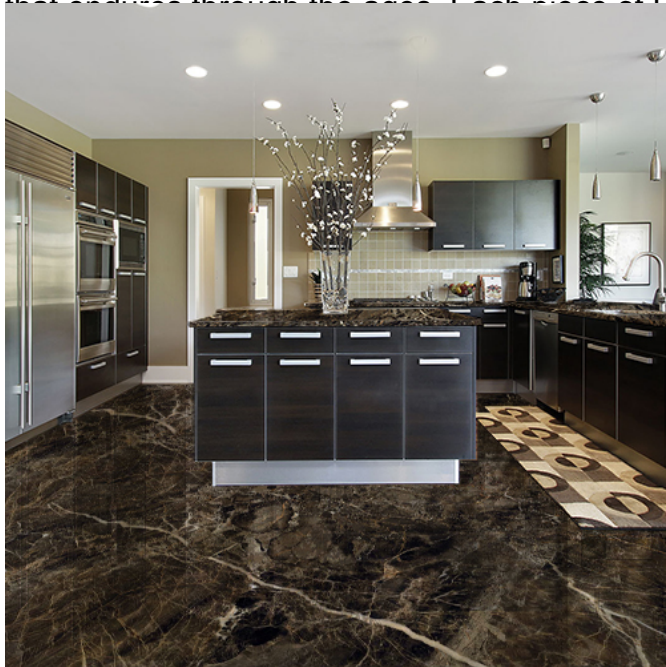

The Enduring Appeal of Marble Flooring

When it comes to interior design, the choice of flooring can make or break the entire aesthetic. Among the myriad options available, [Italian Marble Flooring](#) stands as a timeless symbol of opulence and sophistication. At Radhe Stonex, we bring you the finest selection of Flooring made of Italian marble, a choice that not only elevates your living space but also adds a touch of class that endures through the ages. Each piece of Floors with Italian marble we provide is a work of art, improve the beauty and value of your house thanks to

The Allure of Flooring made of Italian marble

Flooring made of Italian marble has long been synonymous with luxury and grandeur. Renowned for its pristine white coloration and intricate veining, it exudes a sense of elegance that is unmatched. The rich history of Italian marble dates back to ancient Rome, where it was used to create iconic structures such as the Pantheon and Michelangelo's David. Today, this exquisite natural stone continues to be the top choice for homeowners and designers alike.

Variety Beyond Imagination

At [Radhe Stonex](#), we understand that every project is unique. That's why we offer a wide range of Italian marble options to cater to diverse tastes and preferences. From the classic Carrara and Calacatta marbles to rarer varieties like Statuario and Arabescato, our collection boasts an array of choices. Whether you're looking for a soft, serene look or a bold, dramatic statement, there's an Italian marble that's perfect for you.